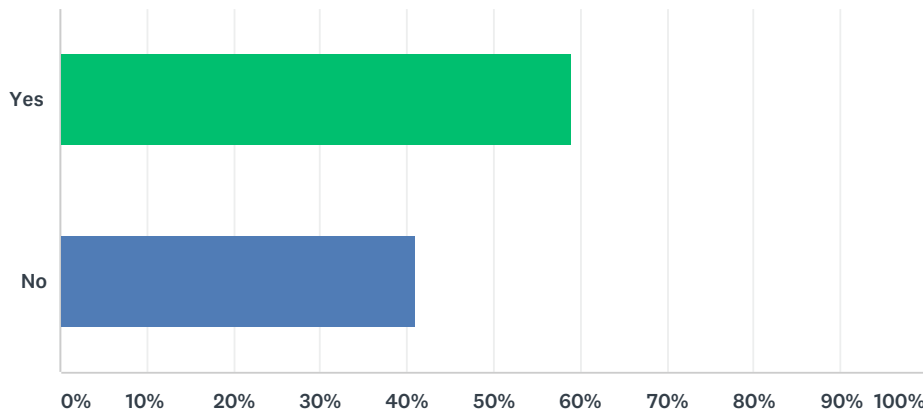

Q13 Are you in favor of building a Middle School on a separate site (to be purchased in the future)?

Answered: 905 Skipped: 9

ANSWER CHOICES	RESPONSES	
Yes	59.01%	534
No	40.99%	371
TOTAL		905