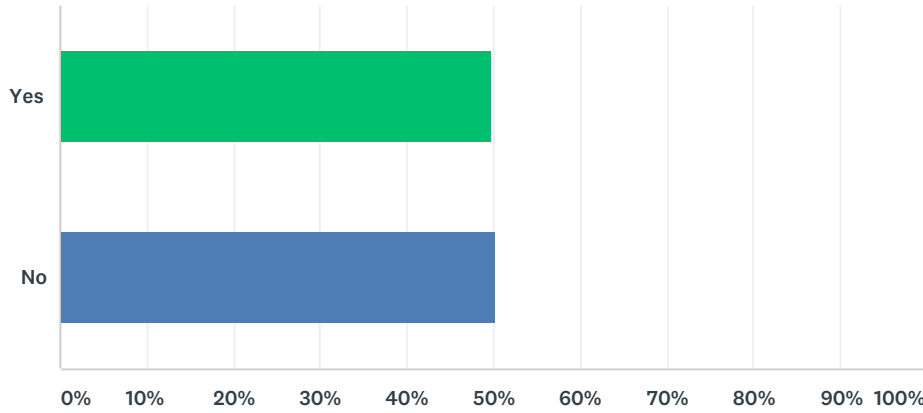

Q9 Are you in favor of Jackson County Public Schools adopting a Middle School Model with grades 7 and 8 in a separate separate school from PK-6?

Answered: 908 Skipped: 6

ANSWER CHOICES	RESPONSES	
Yes	49.89%	453
No	50.11%	455
TOTAL		908