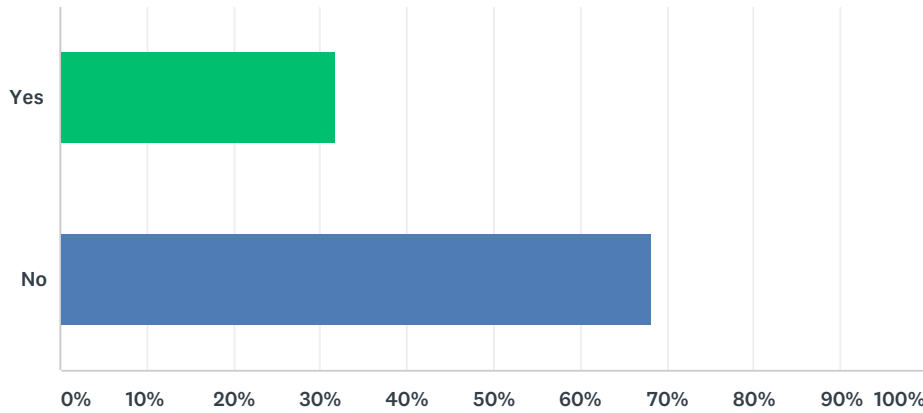

Q7 Are you currently or have you ever been a certified school teacher, school counselor, or school social worker?

Answered: 910 Skipped: 4

ANSWER CHOICES	RESPONSES	
Yes	31.76%	289
No	68.24%	621
TOTAL		910