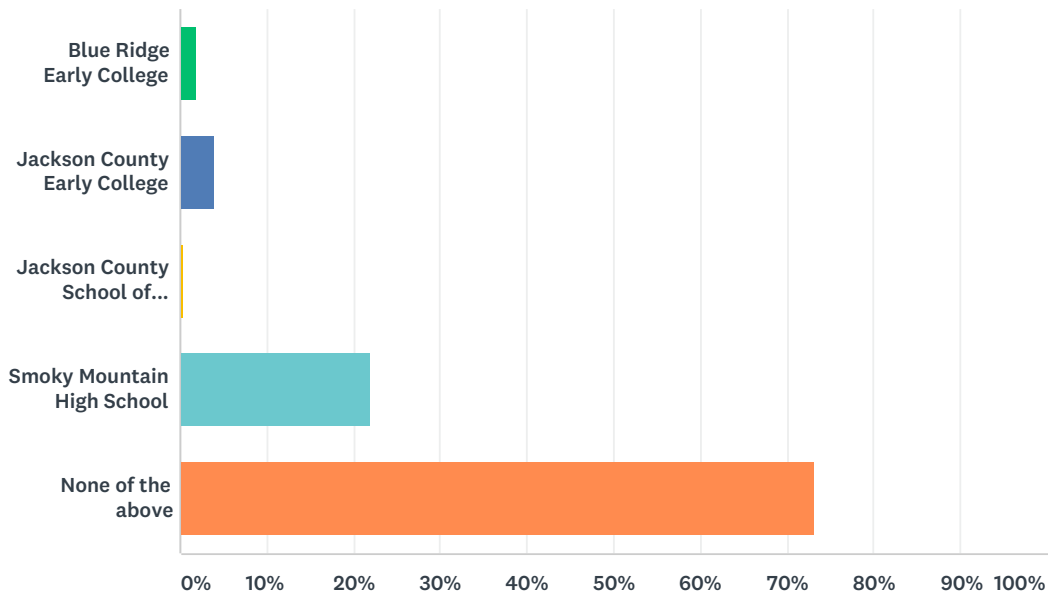

Answered: 908 Skipped: 6

ANSWER CHOICES	RESPONSES	
Yes	51.21%	465
No	48.79%	443
TOTAL		908

Q3 Are you the parent/guardian of a student who has graduated from a Jackson County Public School?

Answered: 912 Skipped: 2

ANSWER CHOICES	RESPONSES	
Yes	33.11%	302
No	66.89%	610
TOTAL		912

Q4 Are you a resident of Jackson County?

Answered: 912 Skipped: 2

ANSWER CHOICES	RESPONSES	
Yes	94.08%	858
No	5.92%	54
TOTAL		912

Q5 Are you a parent/guardian of a child who attends one of the following schools? Please select all that apply.

Answered: 911 Skipped: 3

ANSWER CHOICES	RESPONSES	
Blue Ridge Early College	1.87%	17
Jackson County Early College	4.06%	37
Jackson County School of Alternatives	0.33%	3
Smoky Mountain High School	21.95%	200
None of the above	73.33%	668
Total Respondents: 911		