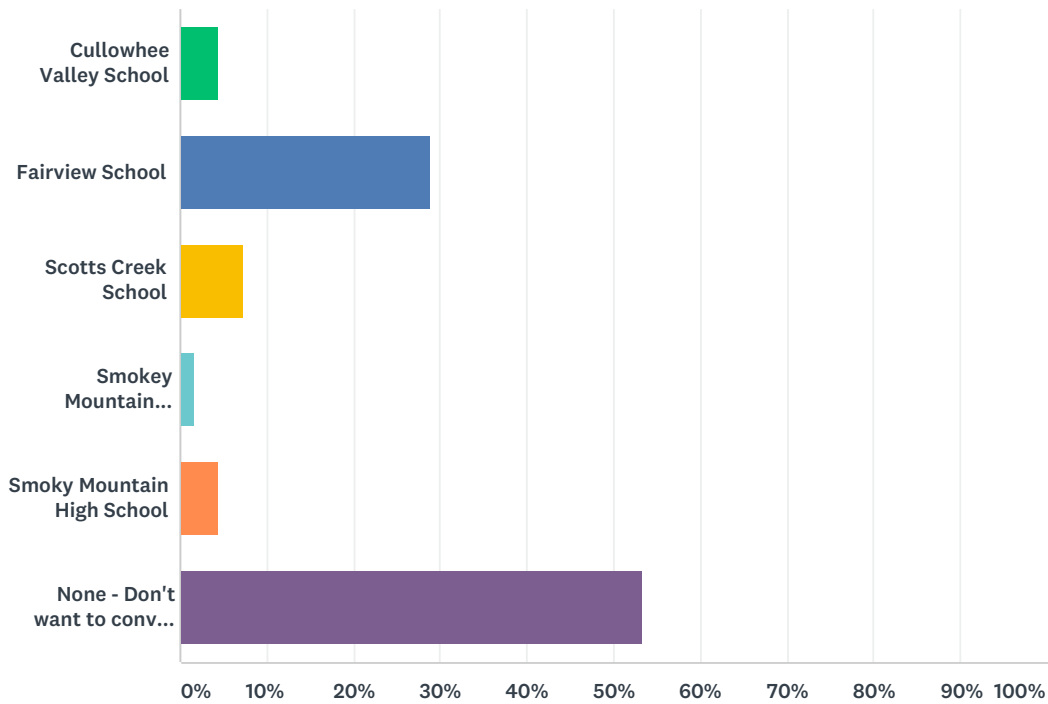

Q12 If you voted "Yes" in question 11, which school would you choose to convert to a Middle School?

Answered: 890 Skipped: 24

ANSWER CHOICES	RESPONSES	
Cullowhee Valley School	4.49%	40
Fairview School	28.88%	257
Scotts Creek School	7.30%	65
Smokey Mountain Elementary School	1.57%	14
Smoky Mountain High School	4.49%	40
None - Don't want to convert a current school into a middle school	53.26%	474
TOTAL		890