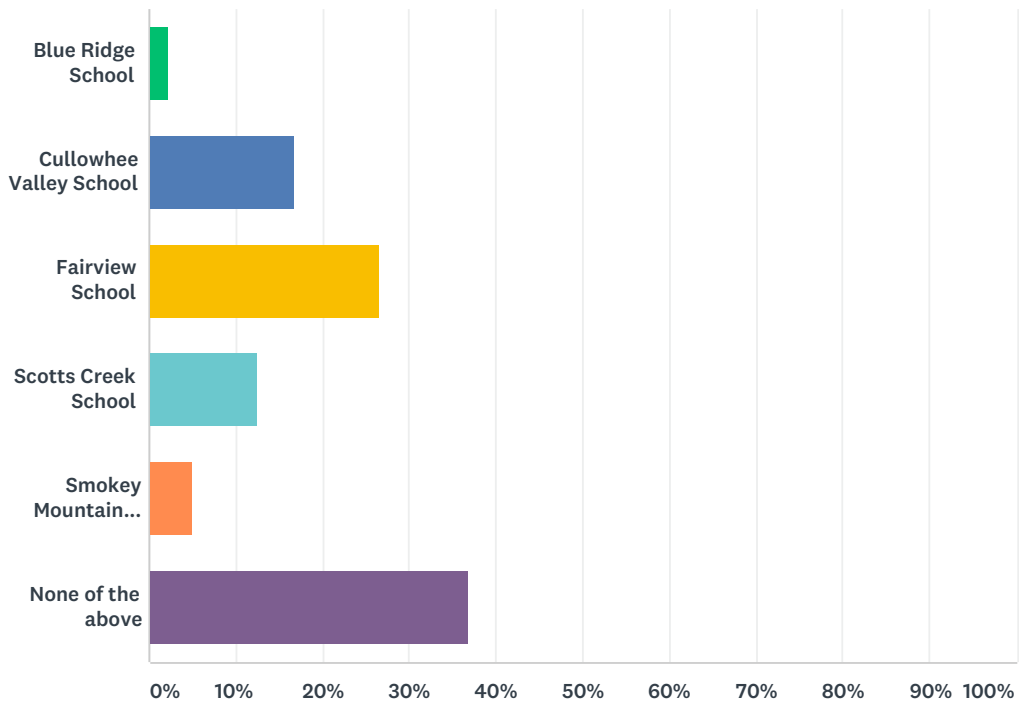

Q6 If you are a parent/guardian of a PK-8 student, which school does/ or will your child attend?

Answered: 886 Skipped: 28

ANSWER CHOICES	RESPONSES	
Blue Ridge School	2.26%	20
Cullowhee Valley School	16.70%	148
Fairview School	26.64%	236
Scotts Creek School	12.53%	111
Smokey Mountain Elementary	5.08%	45
None of the above	36.79%	326
TOTAL		886