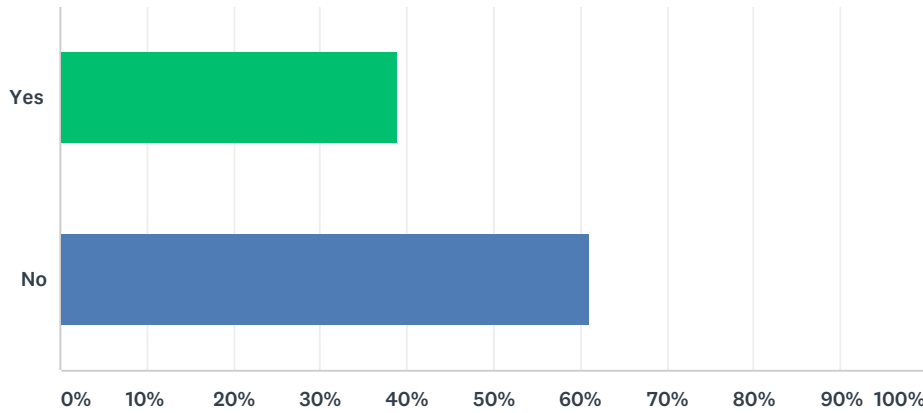

Q10 Are you in favor of Jackson County Public Schools retaining our current PK-8 configuration?

Answered: 908 Skipped: 6

ANSWER CHOICES	RESPONSES	
Yes	38.88%	353
No	61.12%	555
TOTAL		908